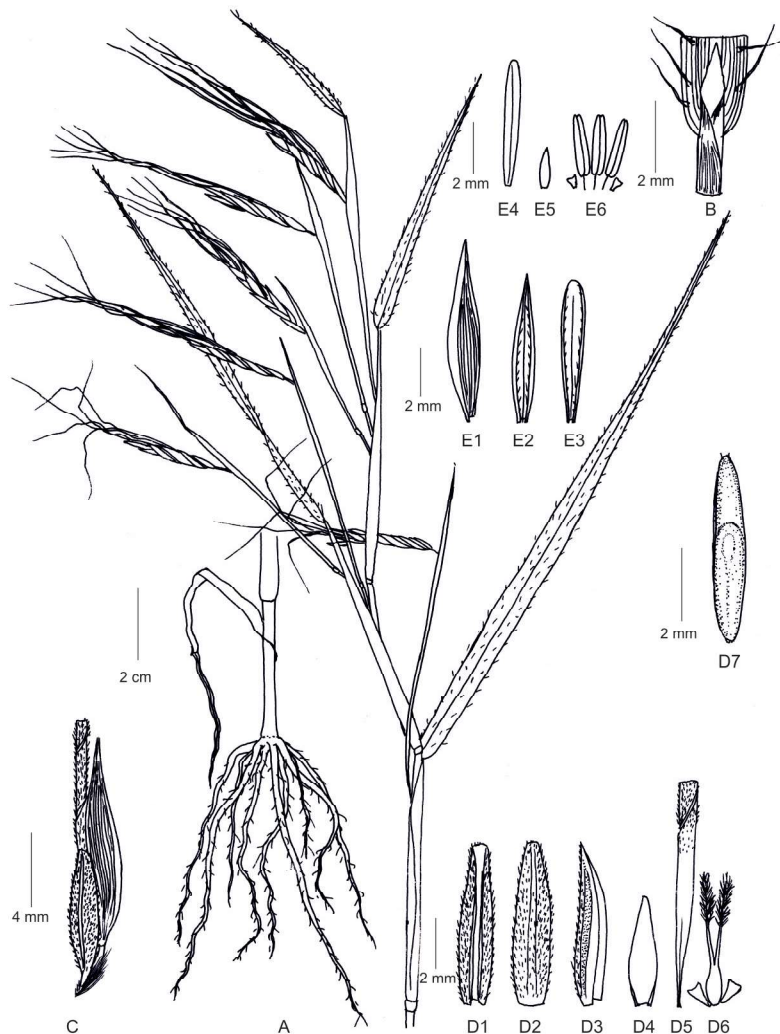

# *Heteropogon ritchiei* (Hook.f.) Blatt. & McCann var. *glabrum*, A New Variety of Poaceae from Western Ghats of India

### Systematic Treatment

*Heteropogon ritchiei* var. *glabrum* Potdar, Tarbej and M.Y.Kamble, var. nov. (Fig. 1)

Similar to *Heteropogon ritchiei* (Hook. f.) Blatt. & McCann but differs in having glabrous lower glume of pedicelled spikelet [vs. keels of lower glume of pedicelled spikelet with row of long tubercle-based hairs].

Fig. 1: *Heteropogon ritchiei* var. *glabrum* var. nov. A. habit; B. collar; C. sessile and pedicelled spikelet; D. sessile spikelet: D1. lower glume (ventral view); D2. lower glume (dorsal view) D3. upper glume; D4. lower lemma; D5. upper lemma; D6. pistil & lodicules; D7. caryopsis; E. pedicelled spikelet: E1. lower glume; E2. upper glume; E3. lower lemma; E4. upper lemma; E5. upper glume; E6. stamens and lodicules. [Drawn by G. G. Potdar from Potdar 3016]